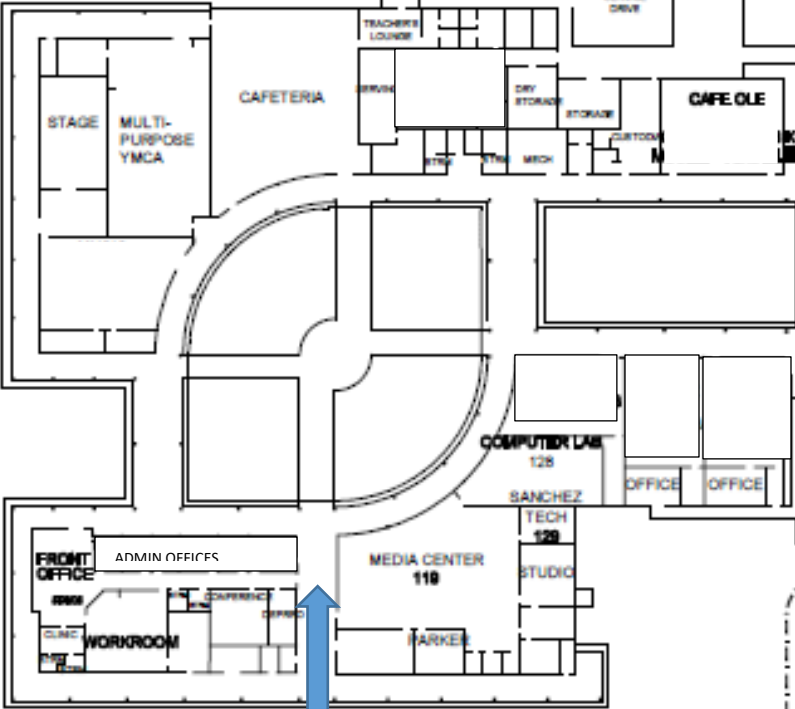

**BAY POINT ELEMENTARY  
MAGNET SCHOOL**  
5800 22ND ST SOUTH  
ST PETERSBURG, FLORIDA 33712  
727-552-1449  
FAX 727-552-1455  
www.baypoint-es.pinellas.k12.fl.us

NO LEFT  
TURN  
DURING  
DROP OFF &  
PICK-UP

Building 2

Building 1

Building 3-Upstairs

Building 3-Downstairs

Building 4-Downstairs

Building 4-Upstairs

**SOUTH PARKING LOT STUDENT PICK-UP**

Morning  
Traffic Map  
2019-2020

NO LEFT  
TURN  
DURING  
DROP OFF &  
PICK-UP